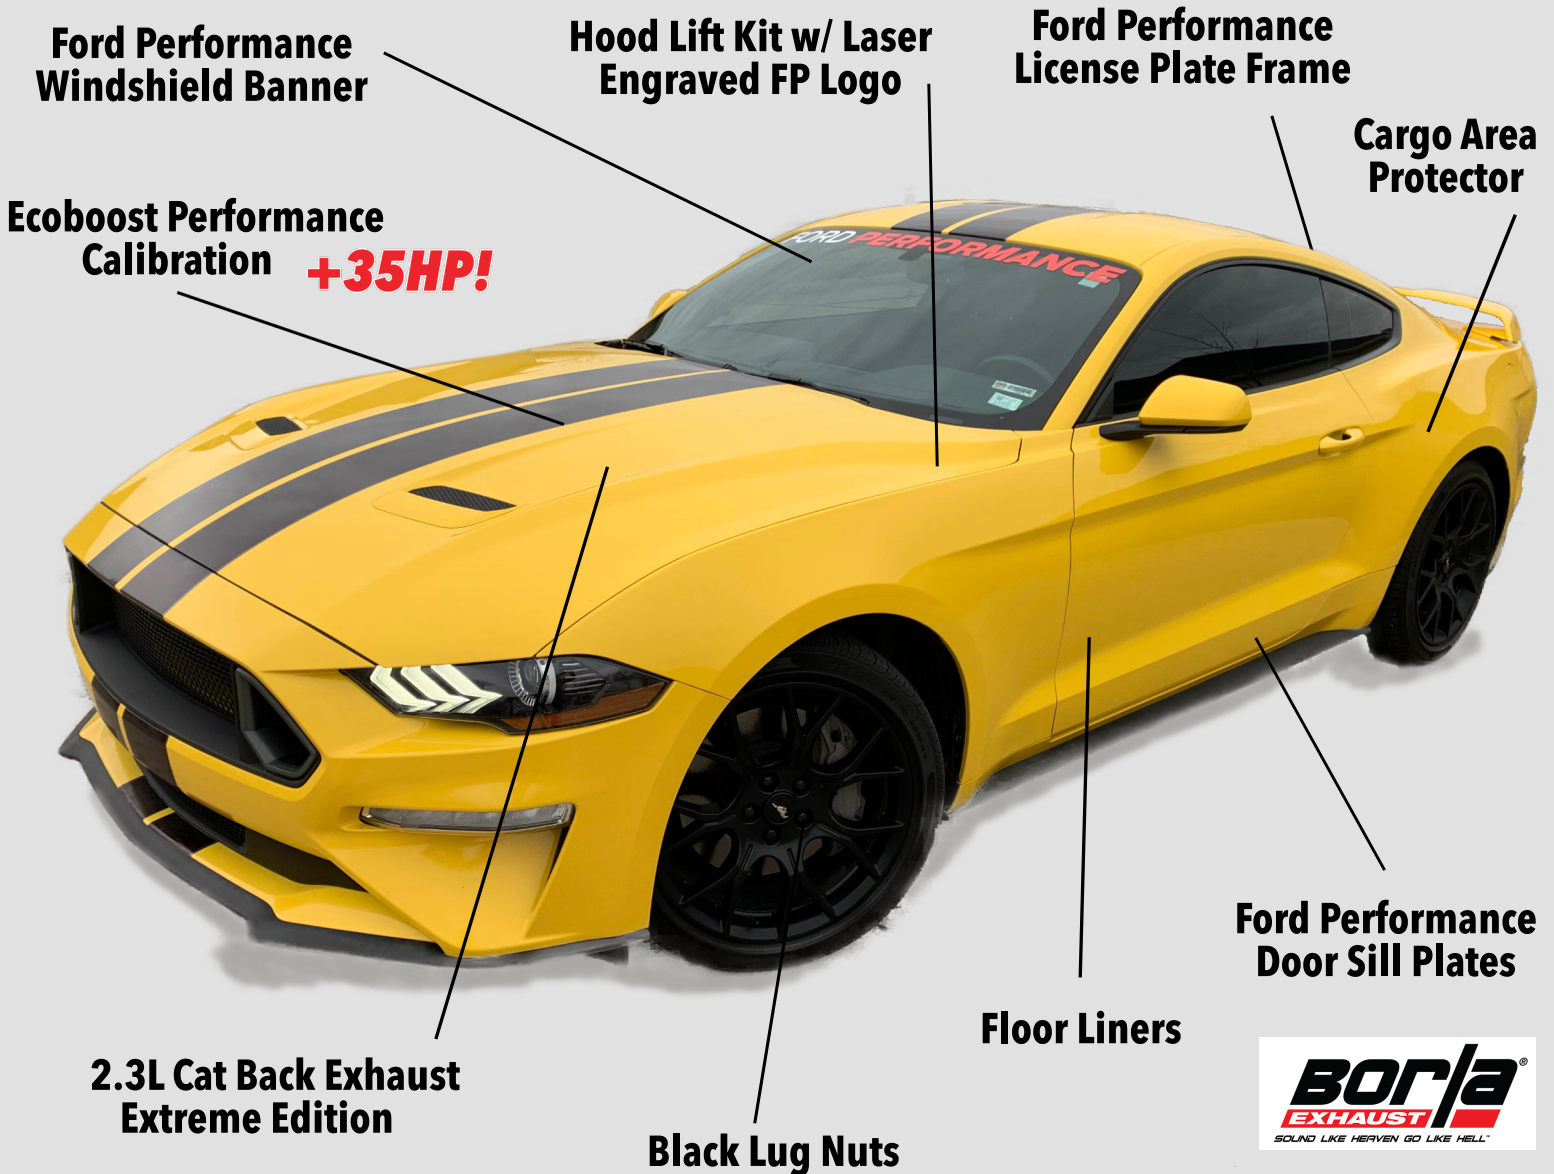

# 2018 Ford Mustang w/ Ford Performance Accessories

## Improve Appearance & Performance W/ Ford Performance

Ford Performance  
Windshield Banner

Hood Lift Kit w/ Laser  
Engraved FP Logo

Ford Performance  
License Plate Frame

Cargo Area  
Protector

Ecoboost Performance  
Calibration **+35HP!**