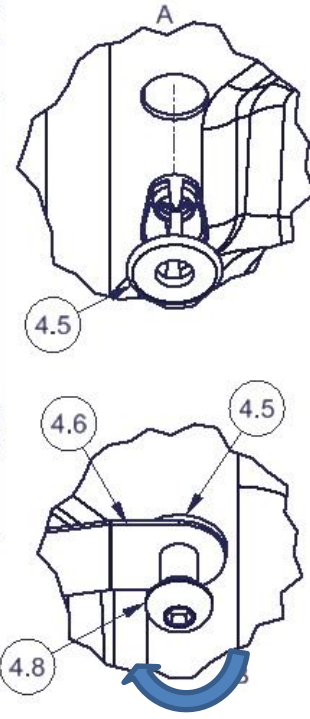

Torque wrench
Clé dynamométrique
Llave de torsión

- Remove trim panel.
- Retirer le panneau de garniture
- Quitar panel de moldura

1

2

3

4

1 1/32"

5

- CONFIRM PART ALIGNMENT BEFORE MARKING CENTERS
- CONFIRMER L'ALIGNEMENT DES PIÈCES AVANT DE MARQUER LES CENTRES
- CONFIRME LA ALINEACIÓN DE LAS PIEZAS ANTES DE MARCAR LOS CENTROS

6

7/16"

7

- INSTALL #4.5 x 4
- INSTALLER # 4,5 x 4
- INSTALAR # 4.5 x 4

8

- TORQUE #4.8x3 TO 6.3 FT-LBS
- COUPLE DE 4,8x3 À 6,3 PI-LBS
- PAR #4.8x3 A 6.3 FT-LBS

9

10

11

12

Tuffy Security Products LIMITED WARRANTY

Tuffy Security Products warrants this product to be free from defects in material and workmanship for THREE (3) YEARS FROM DATE OF PURCHASE, provided there has been normal use and proper maintenance. This warranty applies to the original purchaser only. All remedies under this warranty are limited to the repair replacement of the product itself or the repair or replacement of any component part thereof, found by the factory to be defective within the time period specified. The decision to repair or replace is wholly within the discretion of the manufacturer.