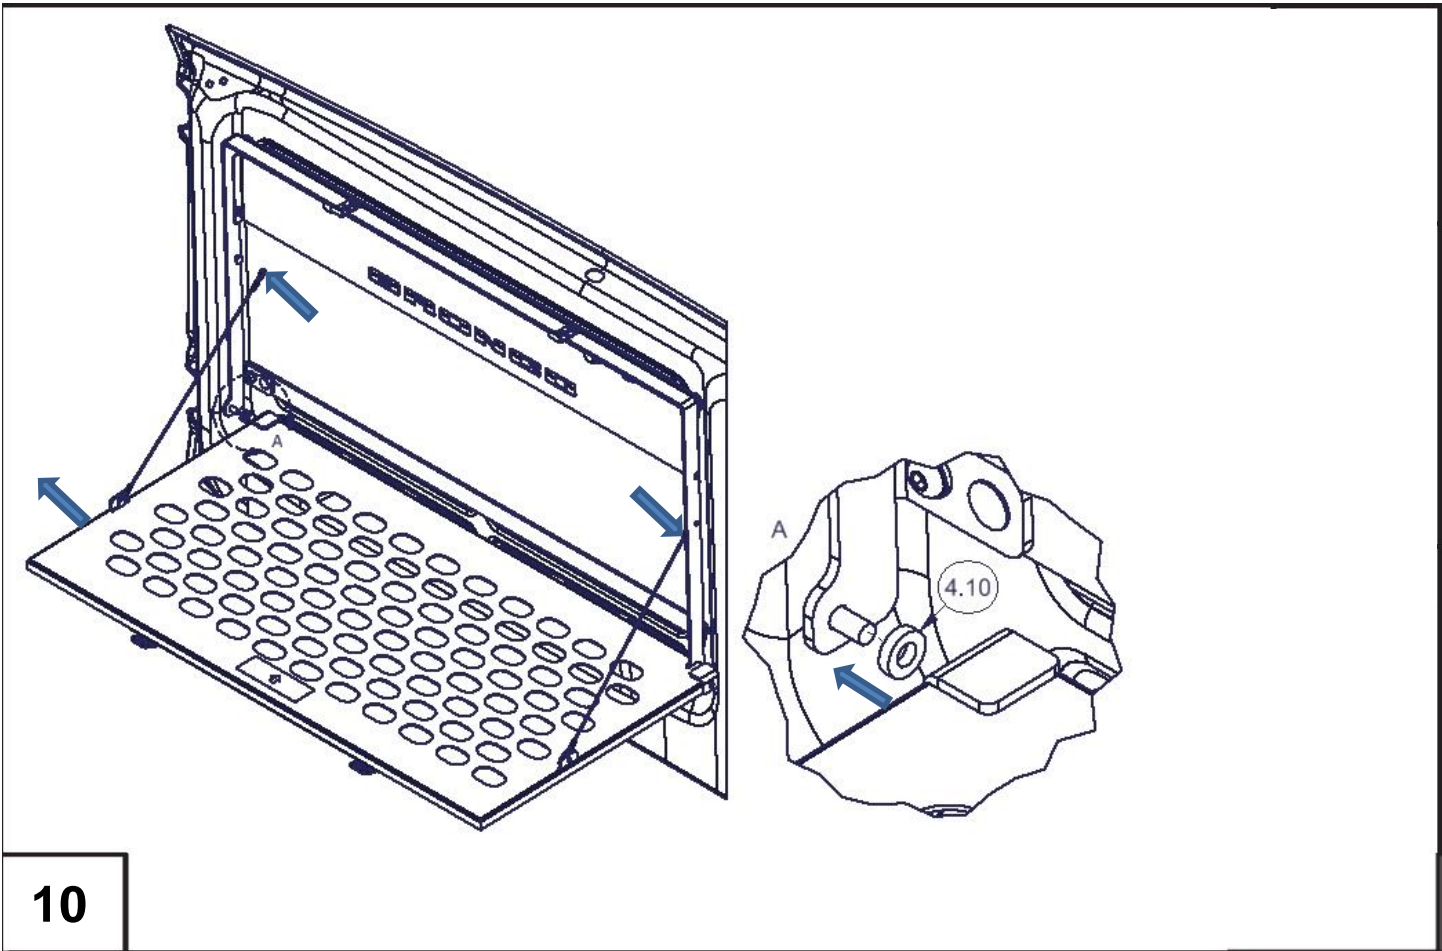

8

- TORQUE #4.8x3 TO 6.3 FT-LBS
- COUPLE DE 4,8x3 À 6,3 PI-LBS
- PAR #4.8x3 A 6.3 FT-LBS

9

10

11

12

Tuffy Security Products LIMITED WARRANTY

Tuffy Security Products warrants this product to be free from defects in material and workmanship for THREE (3) YEARS FROM DATE OF PURCHASE, provided there has been normal use and proper maintenance. This warranty applies to the original purchaser only. All remedies under this warranty are limited to the repair replacement of the product itself or the repair or replacement of any component part thereof, found by the factory to be defective within the time period specified. The decision to repair or replace is wholly within the discretion of the manufacturer.