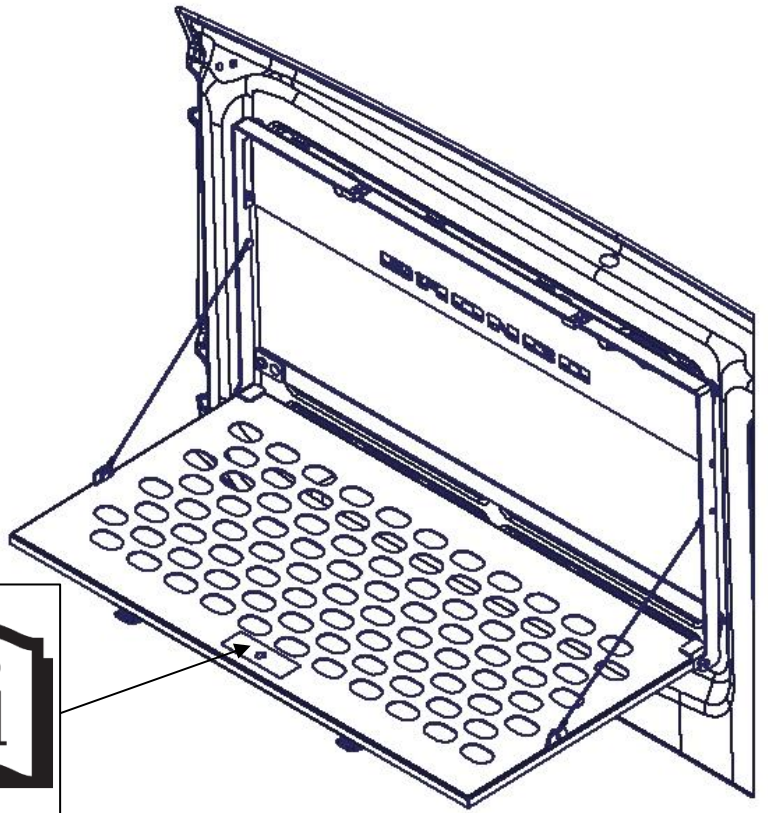

8

- TORQUE #4.8x3 TO 6.3 FT-LBS
- COUPLE DE 4,8x3 À 6,3 PI-LBS
- PAR #4.8x3 A 6.3 FT-LBS

9

10

11

12

Tuffy Security Products LIMITED WARRANTY

Tuffy Security Products warrants this product to be free from defects in material and workmanship for THREE (3) YEARS FROM DATE OF PURCHASE, provided there has been normal use and proper maintenance. This warranty applies to the original purchaser only. All remedies under this warranty are limited to the repair replacement of the product itself or the repair or replacement of any component part thereof, found by the factory to be defective within the time period specified. The decision to repair or replace is wholly within the discretion of the manufacturer.