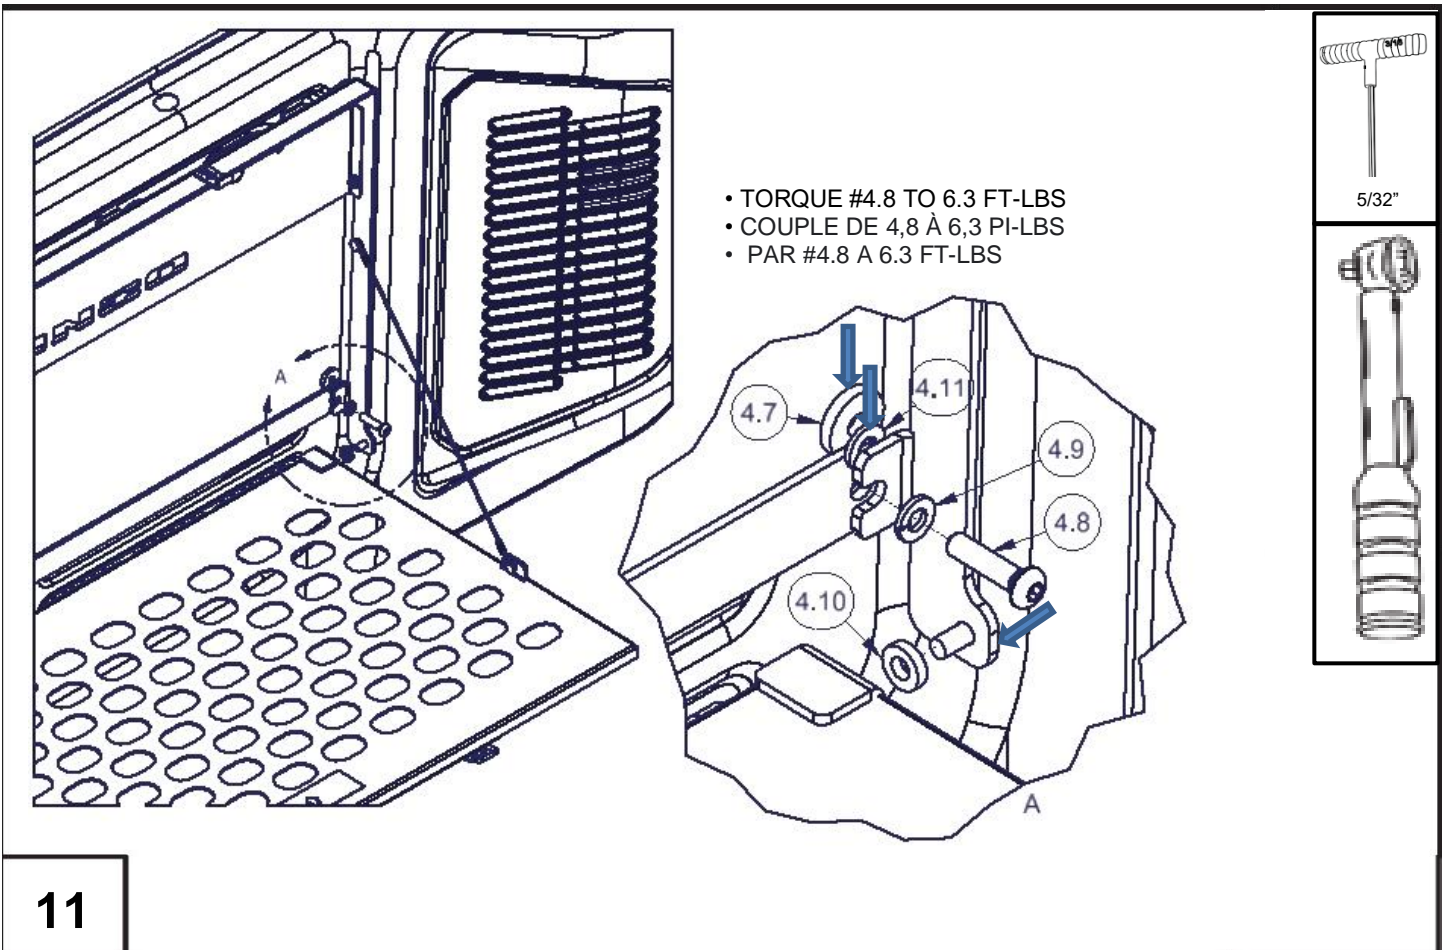

8

- TORQUE #4.8x3 TO 6.3 FT-LBS
- COUPLE DE 4,8x3 À 6,3 PI-LBS
- PAR #4.8x3 A 6.3 FT-LBS

9

10

11

12

Tuffy Security Products LIMITED WARRANTY

Tuffy Security Products warrants this product to be free from defects in material and workmanship for THREE (3) YEARS FROM DATE OF PURCHASE, provided there has been normal use and proper maintenance. This warranty applies to the original purchaser only. All remedies under this warranty are limited to the repair replacement of the product itself or the repair or replacement of any component part thereof, found by the factory to be defective within the time period specified. The decision to repair or replace is wholly within the discretion of the manufacturer.